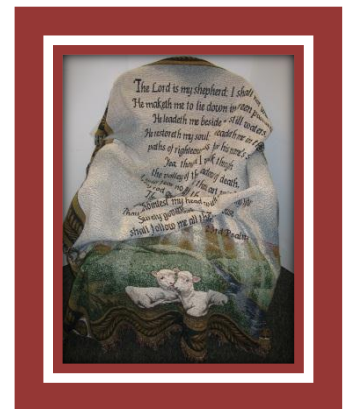

# THROWS

Angel of Light  
50" x 60"  
\$58.95

TK Victorian Garden  
50" x 60"  
\$58.95

In His Light  
50" x 60"  
\$58.95

San Remo  
47" x 67"  
\$69.95

Messenger of Love  
50" x 60"  
\$58.95

23<sup>rd</sup> Psalm  
50" x 60"  
\$54.00