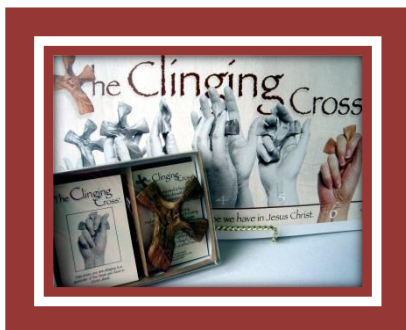

# CROSSES & CRUCIFIXES

Forever in our Hearts Glass  
7.5"  
\$19.50

Always in Heart Cross w/Easel  
9.5"  
\$16.95

Silver Charm Cross  
7.25"  
\$16.95

Antique Gold Crucifixes  
8.25" and 13.25"  
\$15.00 and \$24.00